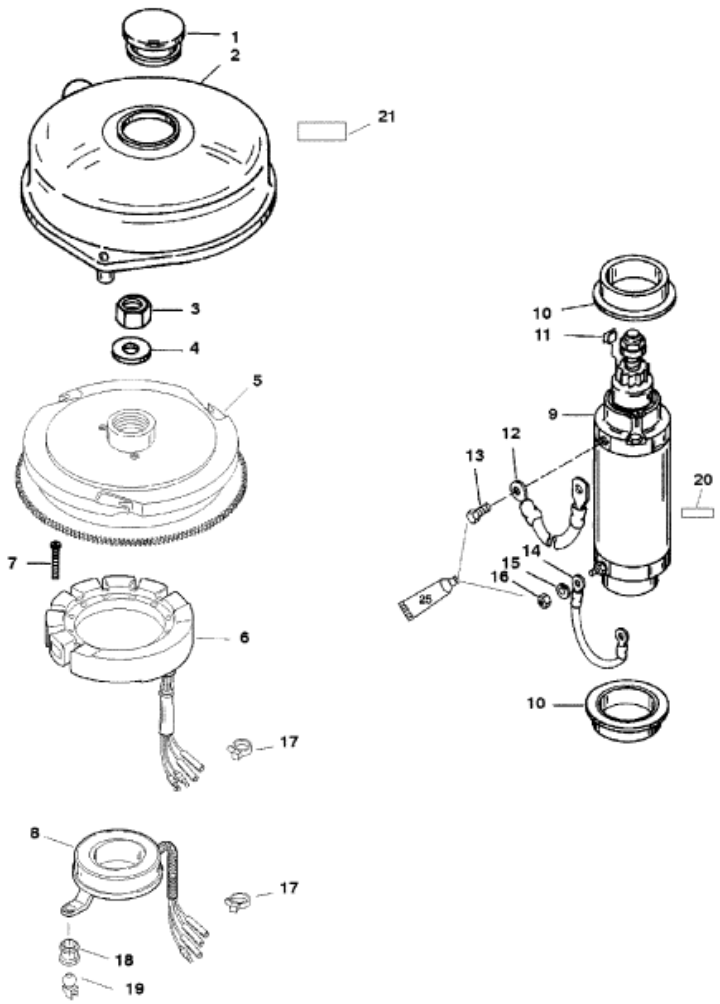

Parts List

4041

Ref	Class	Part	Description	Qty	Comment	Footnote
1	19	45307	PLUG, (Yellow)	1		
2		812777T 1	COVER ASSEMBLY	1		
3	11	42979	NUT, (M16)	1		
4	12	68229	WASHER	1		
5	261	878227T 2	FLYWHEEL ASSEMBLY	1		
6	398	832075A 4	STATOR ASSEMBLY	1		
7	10	40139 25	SCREW, (M5 x 25)	4		
8		854513T	TRIGGER ASSEMBLY	1		
9	50	66015 3	STARTER MOTOR	1		
10		56703	COLLAR	2		
11		68042	STOP	2		
12	84	93388A 1	CABLE ASSEMBLY, Black	1		
13	10	69035	SCREW AND LOCKWASHER, (.25	1		
14	84	93388A 8	CABLE ASSEMBLY, (Black)	1		
15	13	26992	LOCKWASHER, (.250)	1		
16	11	64015	NUT, (.250-20)	1		
17		56762	CABLE TIE, (4.00 Inches)	AR		
17		69355	STA STRAP, (5.50 Inches)	AR		
17	54	816311T	CABLE TIE, (8.00 Inches)	AR		
18		93254	SWIVEL BASE	1		
19		93421	SWIVEL BALL	1		
20		NSS	NOT SOLD SEPARATE, Decal-W	1		
21	37	881865	DECAL, Caution-Start in Gear (Start	1		